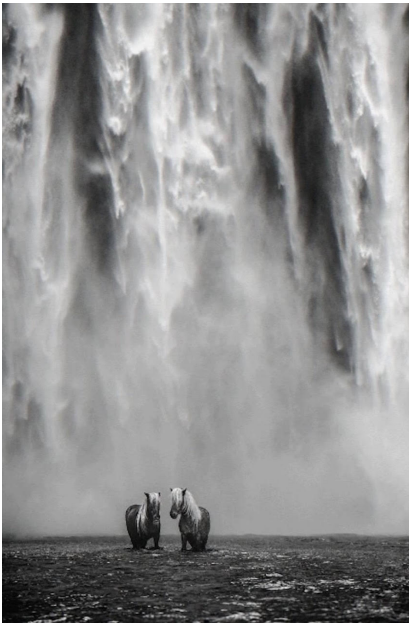

45 x 45 inches
\$6,000.00 Framed

LISA KINZELBERG

Aspen - Cities of the World

Oil
48 x 48 inches
\$10,000.00

HILTON CONTEMPORARY GALLERY

David Yarrow
The Dream

Standard
55 x 37 inches | Image Size
66 x 48 inches | Framed
\$24,400.00