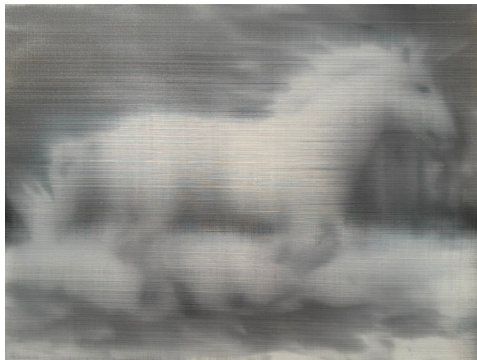

Eitan Boiarsky
Carve Line, 2025

Matte acrylic on canvas
36 x 60 inches
\$7,500.00

CASTERLINE | GOODMAN GALLERY

John DePuy
Untitled, 2013

Oil on canvas
30 x 36 inches
\$12,000.00

CASTERLINE | GOODMAN GALLERY